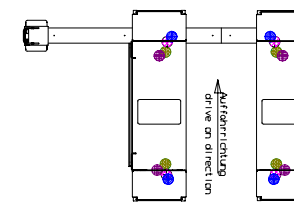

OPEL

- Opel Agila
- Opel Corsa
- Opel Vectra Combi 2007
- Opel Insignia