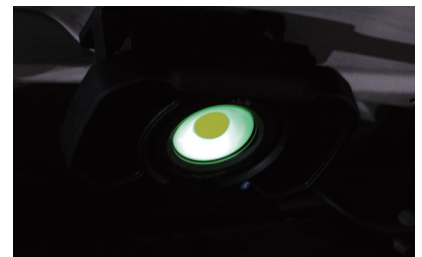

AUD202H

2000lm rechargeable & corded LED audio light

ALS
ADVANCED LIGHTING SYSTEMS

Bluetooth®

High Efficiency COB LED

- Brightness is adjustable to five levels. Indicator bar shows selected level

Built-In Bluetooth Speaker

- Superior sound quality
- 212Hz-20KHz Frequency Response
- 212Hz $\pm$ 20% Resonate Frequency
- 83 $\pm$ 3dB output S.P.L.

Bluetooth Control

- Bluetooth speaker
- Speaker function pairs to your device in seconds

Multi-functional Design

- Power bank function for recharging devices
- Glow-in-the-dark fluorescent reflector makes lamp easy to locate in the dark
- Powerful magnet allows lamp to be securely attached to any metal surface
- Lights will flash as a low power warning prior to the battery running out

Durable Design

- High quality aluminum housing is impact resistant
- IP67 dust and water resistant
- Drop impact resistant

Dual Fuel System

- Use with cable or rechargeable Li-ion battery
- Visual readout of remaining battery life

TECHNICAL SPECIFICATIONS

High efficiency COB LED
400/800/1200/1600/2000 lumen
Rechargeable & cable
2.5-12h operating time
4-5h charging time
7.2V 6000mAh Li-ion battery
Power bank output 5V 1A
5m cord
IP67
1900g
212 x 134.5 x 65mm

www.advancedlightingsystems.com

2
years
warranty*

PATENT PROTECTED

EU DESIGN PATENT NO. 004704997-0008
CN DESIGN PATENT NO. ZL201730034277.0
CN UTILITY PATENT NO. ZL201720186823.7

Just Brilliant!