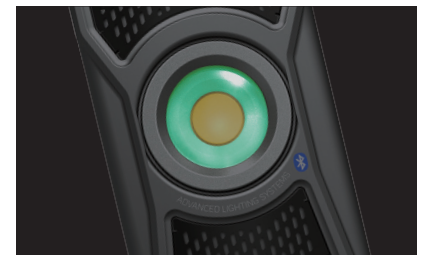

AUD601R

600lm rechargeable handheld LED audio light

ALS
ADVANCED LIGHTING SYSTEMS

 **Bluetooth**

Built-In Bluetooth Speaker

- Superior sound quality
- 193Hz-20KHz Frequency Response
- 193Hz \pm 20% Resonate Frequency
- 84 \pm 3dB output S.P.L.

Bluetooth Control

- Bluetooth speaker
- Speaker function pairs to your device in seconds

Multi-functional Design

- Glow-in-the-dark fluorescent reflector makes lamp easy to locate in the dark
- Powerful magnet allows lamp to be securely attached to any metal surface
- Lights will flash as a low power warning prior to the battery running out

Durable Design

- High quality aluminum housing is impact resistant
- IP65 dust and water resistant
- Drop impact resistant

EU DESIGN PATENT NO. 004704997-0002

TECHNICAL SPECIFICATIONS

High efficiency COB LED
300/600 lumen
4/2h operating time (step 1/2)
3-4h charging time
3.7V 3200mAh Li-poly battery
IP65
300g
65 x 25 x 160mm